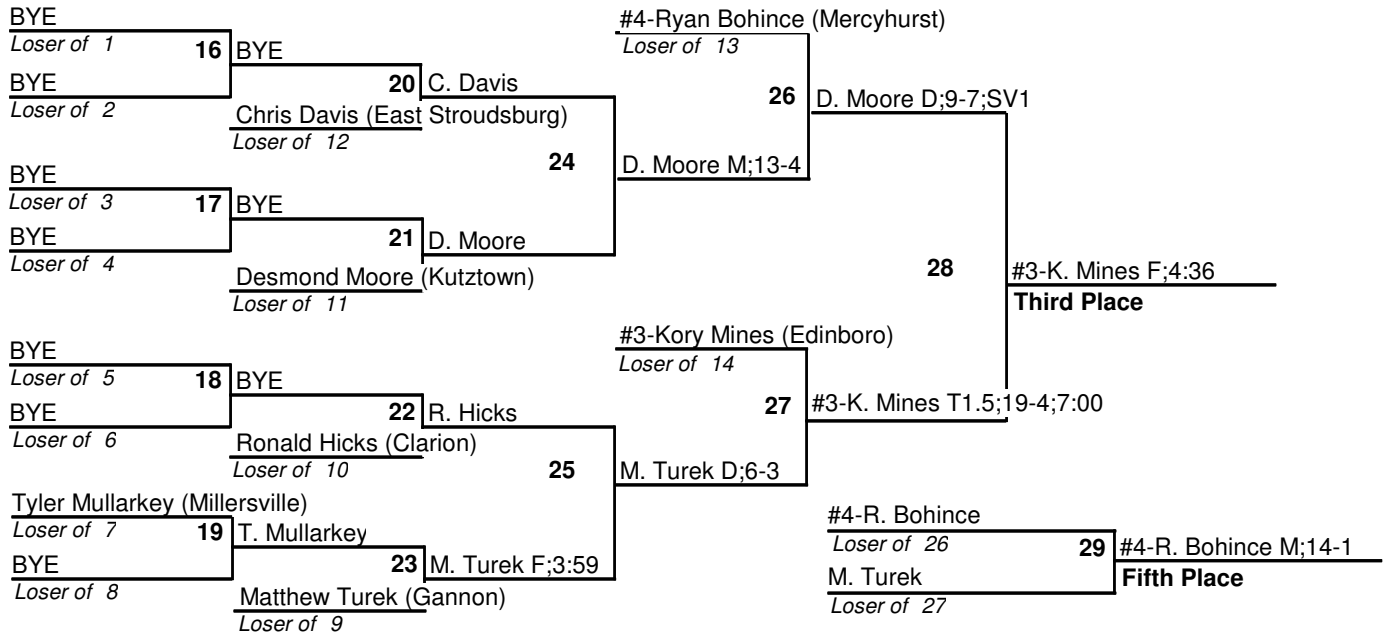

2011 PSAC Championships

Team Standings

Plc	Score	School	CH	WB	1	2	3	4	5	6
1	163.5	Edinboro	0	0	6	1	2	0	1	0
2	150.0	Bloomsburg	0	0	2	2	3	1	2	0
3	124.0	Clarion	0	0	1	4	2	1	1	0
4	82.0	Lock Haven	0	0	1	2	1	0	1	1
5	66.5	Mercyhurst	0	0	0	0	1	3	1	1
6	64.0	East Stroudsburg	0	0	0	1	0	4	0	0
7	60.0	Gannon	0	0	0	0	1	0	1	4
8	40.5	Kutztown	0	0	0	0	0	1	2	1
9	24.5	Millersville	0	0	0	0	0	0	1	1
10	17.5	Shippensburg	0	0	0	0	0	0	0	2

2011 PSAC Championships

7 December 2011

125