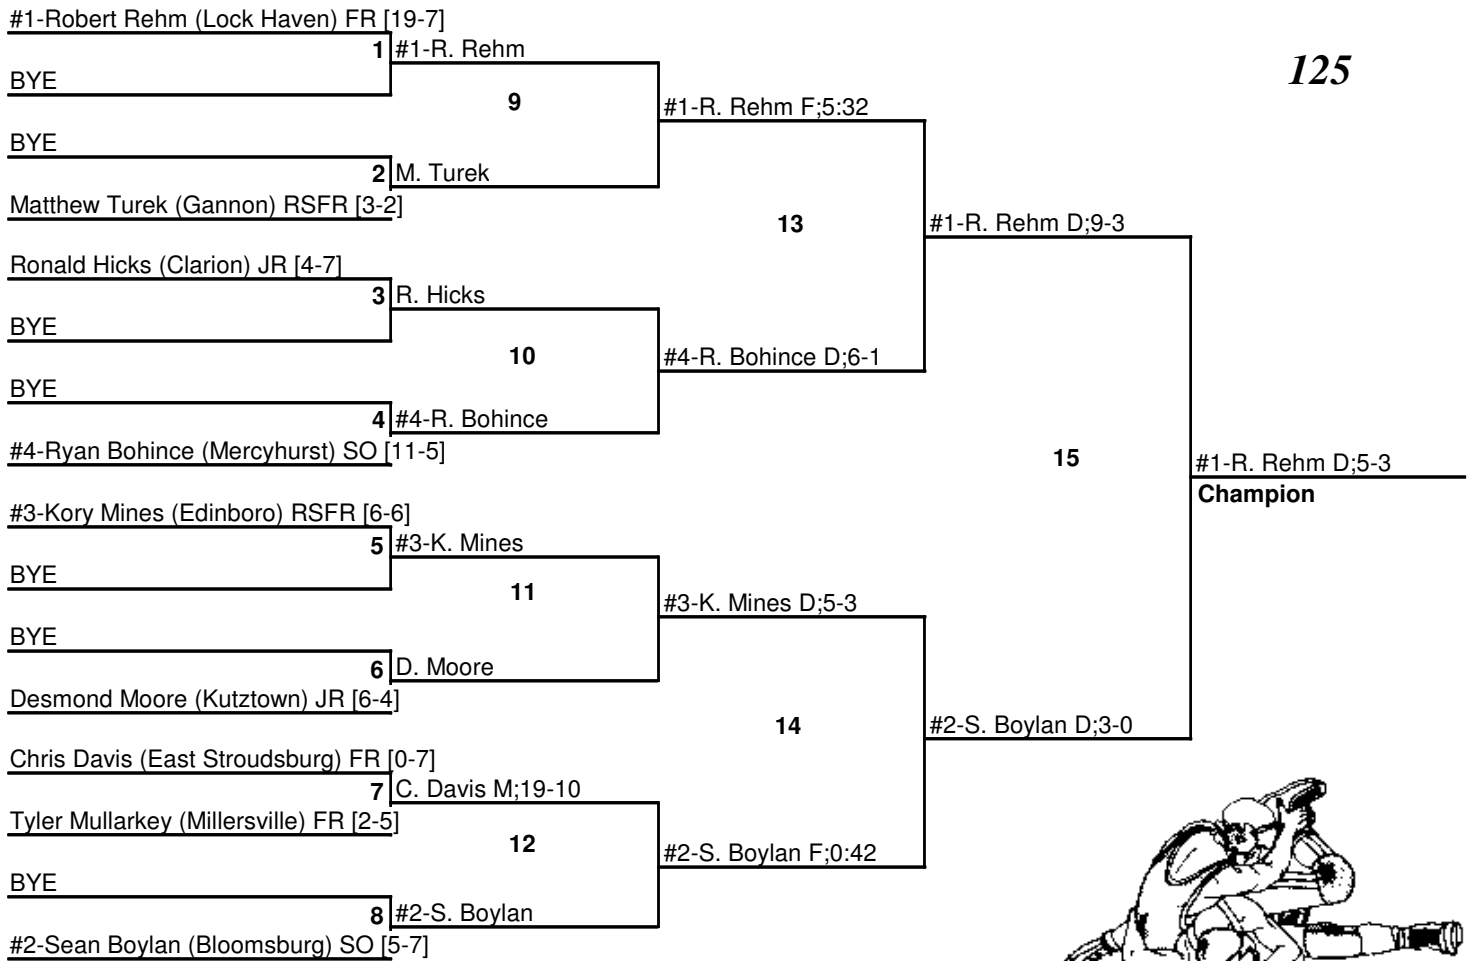

2011 PSAC Championships

Team Standings

Plc	Score	School	CH	WB	1	2	3	4	5	6
1	163.5	Edinboro	0	0	6	1	2	0	1	0
2	150.0	Bloomsburg	0	0	2	2	3	1	2	0
3	124.0	Clarion	0	0	1	4	2	1	1	0
4	82.0	Lock Haven	0	0	1	2	1	0	1	1
5	66.5	Mercyhurst	0	0	0	0	1	3	1	1
6	64.0	East Stroudsburg	0	0	0	1	0	4	0	0
7	60.0	Gannon	0	0	0	0	1	0	1	4
8	40.5	Kutztown	0	0	0	0	0	1	2	1
9	24.5	Millersville	0	0	0	0	0	0	1	1
10	17.5	Shippensburg	0	0	0	0	0	0	0	2

2011 PSAC Championships

7 December 2011

125